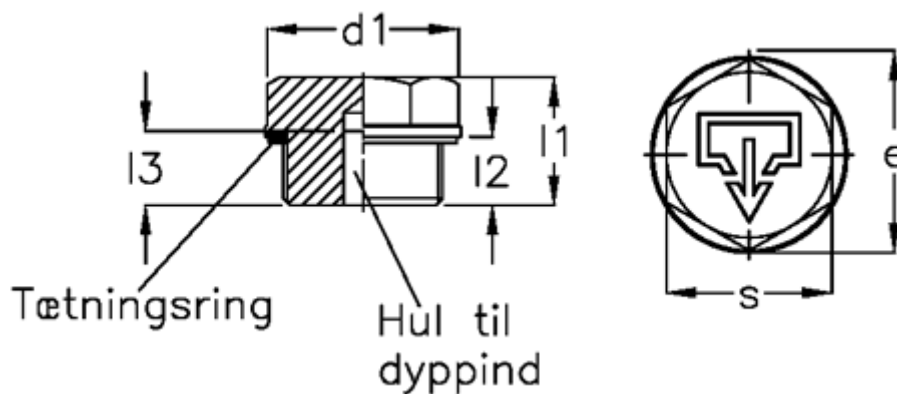

Article number: 20247526

Description: E+G

Threaded plug GN 742-26-M20x1,5-AS-1

Measures

$d1 = 26$
 $d2 = M20 \times 1,5$
 $d4 = M5$
 $e = 24.3$
 $l1 = 16.0$
 $l2 = 8.5$
 $s = 17$